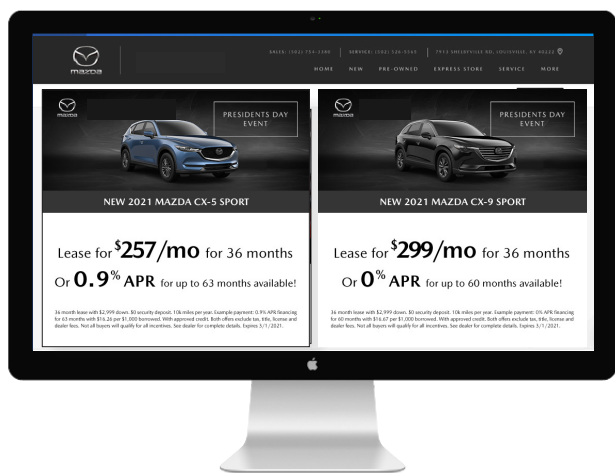

FORCE MARKETING

We execute marketing that drives your business forward.

Our Mazda Digital Certified Add-On Solutions

Sales Homepage/ Specials Creative

We design each ad with custom creative relevant to the client's sales or service goals and build it into all appropriate sizes for top performing ad networks.

Add-On Pricing

Enterprise SEO

\$1,495.00

Banner/Special Creative

\$795.00

FORCE

MARKETING

We execute marketing that drives your business forward.