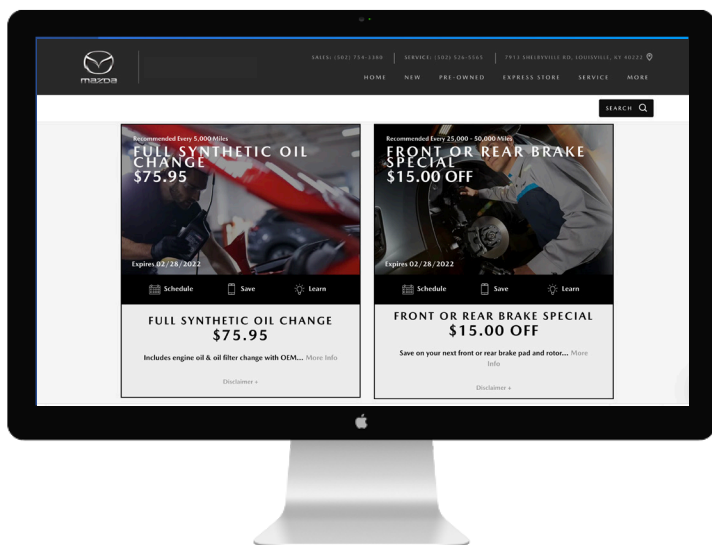

FORCE

MARKETING

We execute marketing that drives your business forward.

Our Mazda Digital Certified Add-On Solutions

Service SEO

We offer 100% unique content that is optimized for search engines and tailored to your website's needs. Our SEO experts provide website content & user experience audits, schematic markup and citation building services, social media and ORM integration, custom landing pages, and real-time performance tracking. Our unique account management system allows for a dedicated support team to review daily KPIs and ensure your account data is actionable.

Service Homepage /Specials Creative

We design each ad with custom creative relevant to the client's sales or service goals and build it into all appropriate sizes for top performing ad networks.

Add-On Pricing

Banner/Special Creative	$595.00
Service SEO	$895.00
Service SEO + Banner/Special Creative	$1,295.00