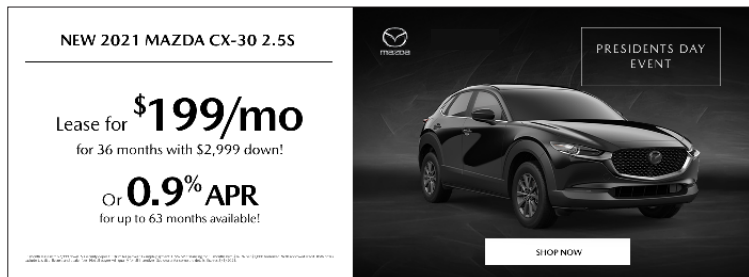

FORCE MARKETING

We execute marketing that drives your business forward.

Our Mazda Digital Certified Add-On Solutions