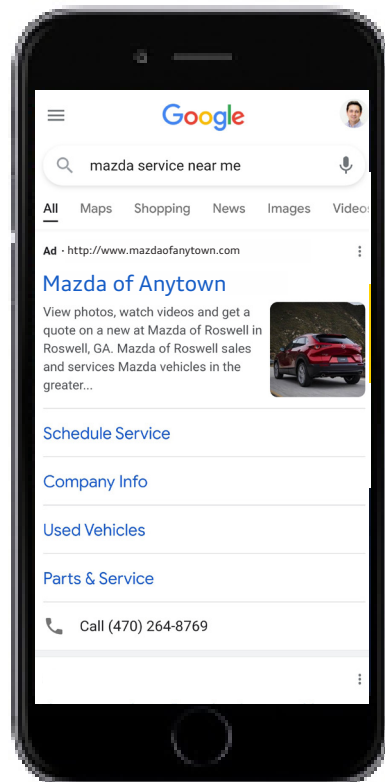

FORCE

MARKETING

We execute marketing that drives your business forward.

Our Mazda Digital Certified Add-On Solutions

Service SEO

We offer 100% unique content that is optimized for search engines and tailored to your website's needs. Our SEO experts provide website content & user experience audits, schematic markup and citation building services, social media and ORM integration, custom landing pages, and real-time performance tracking. Our unique account management system allows for a dedicated support team to review daily KPIs and ensure your account data is actionable.

Service Homepage /Specials Creative

We design each ad with custom creative relevant to the client's sales or service goals and build it into all appropriate sizes for top performing ad networks.

Add-On Pricing

Banner/Special Creative	$595.00
Service SEO	$895.00
Service SEO + Banner/Special Creative	$1,295.00