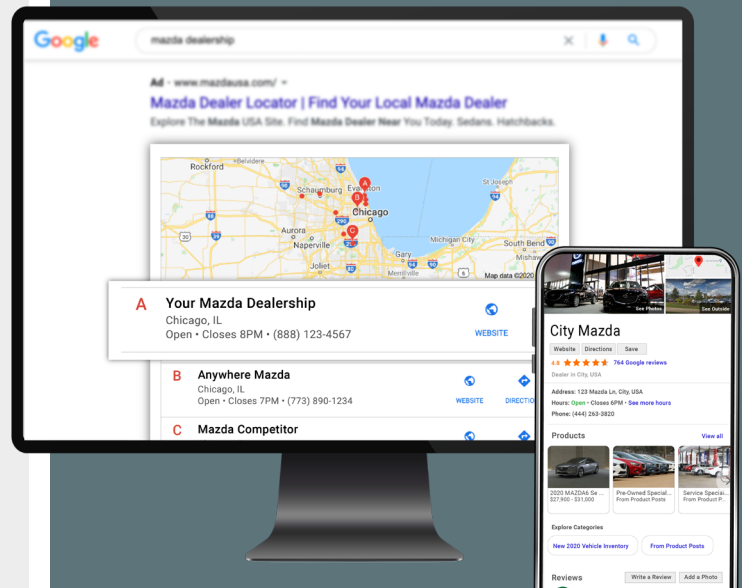

Mazda Digital Certified Program

SEARCH ENGINE OPTIMIZATION

L2T PERFORMANCE SEO

Amplify Your Dealership's Organic Ranking

- + Increase organic relevancy
- + Direct more searchers to your dealership
- + Monitor your top competitors
- + Ensure local business citation accuracy
- + Create fresh and evergreen website content